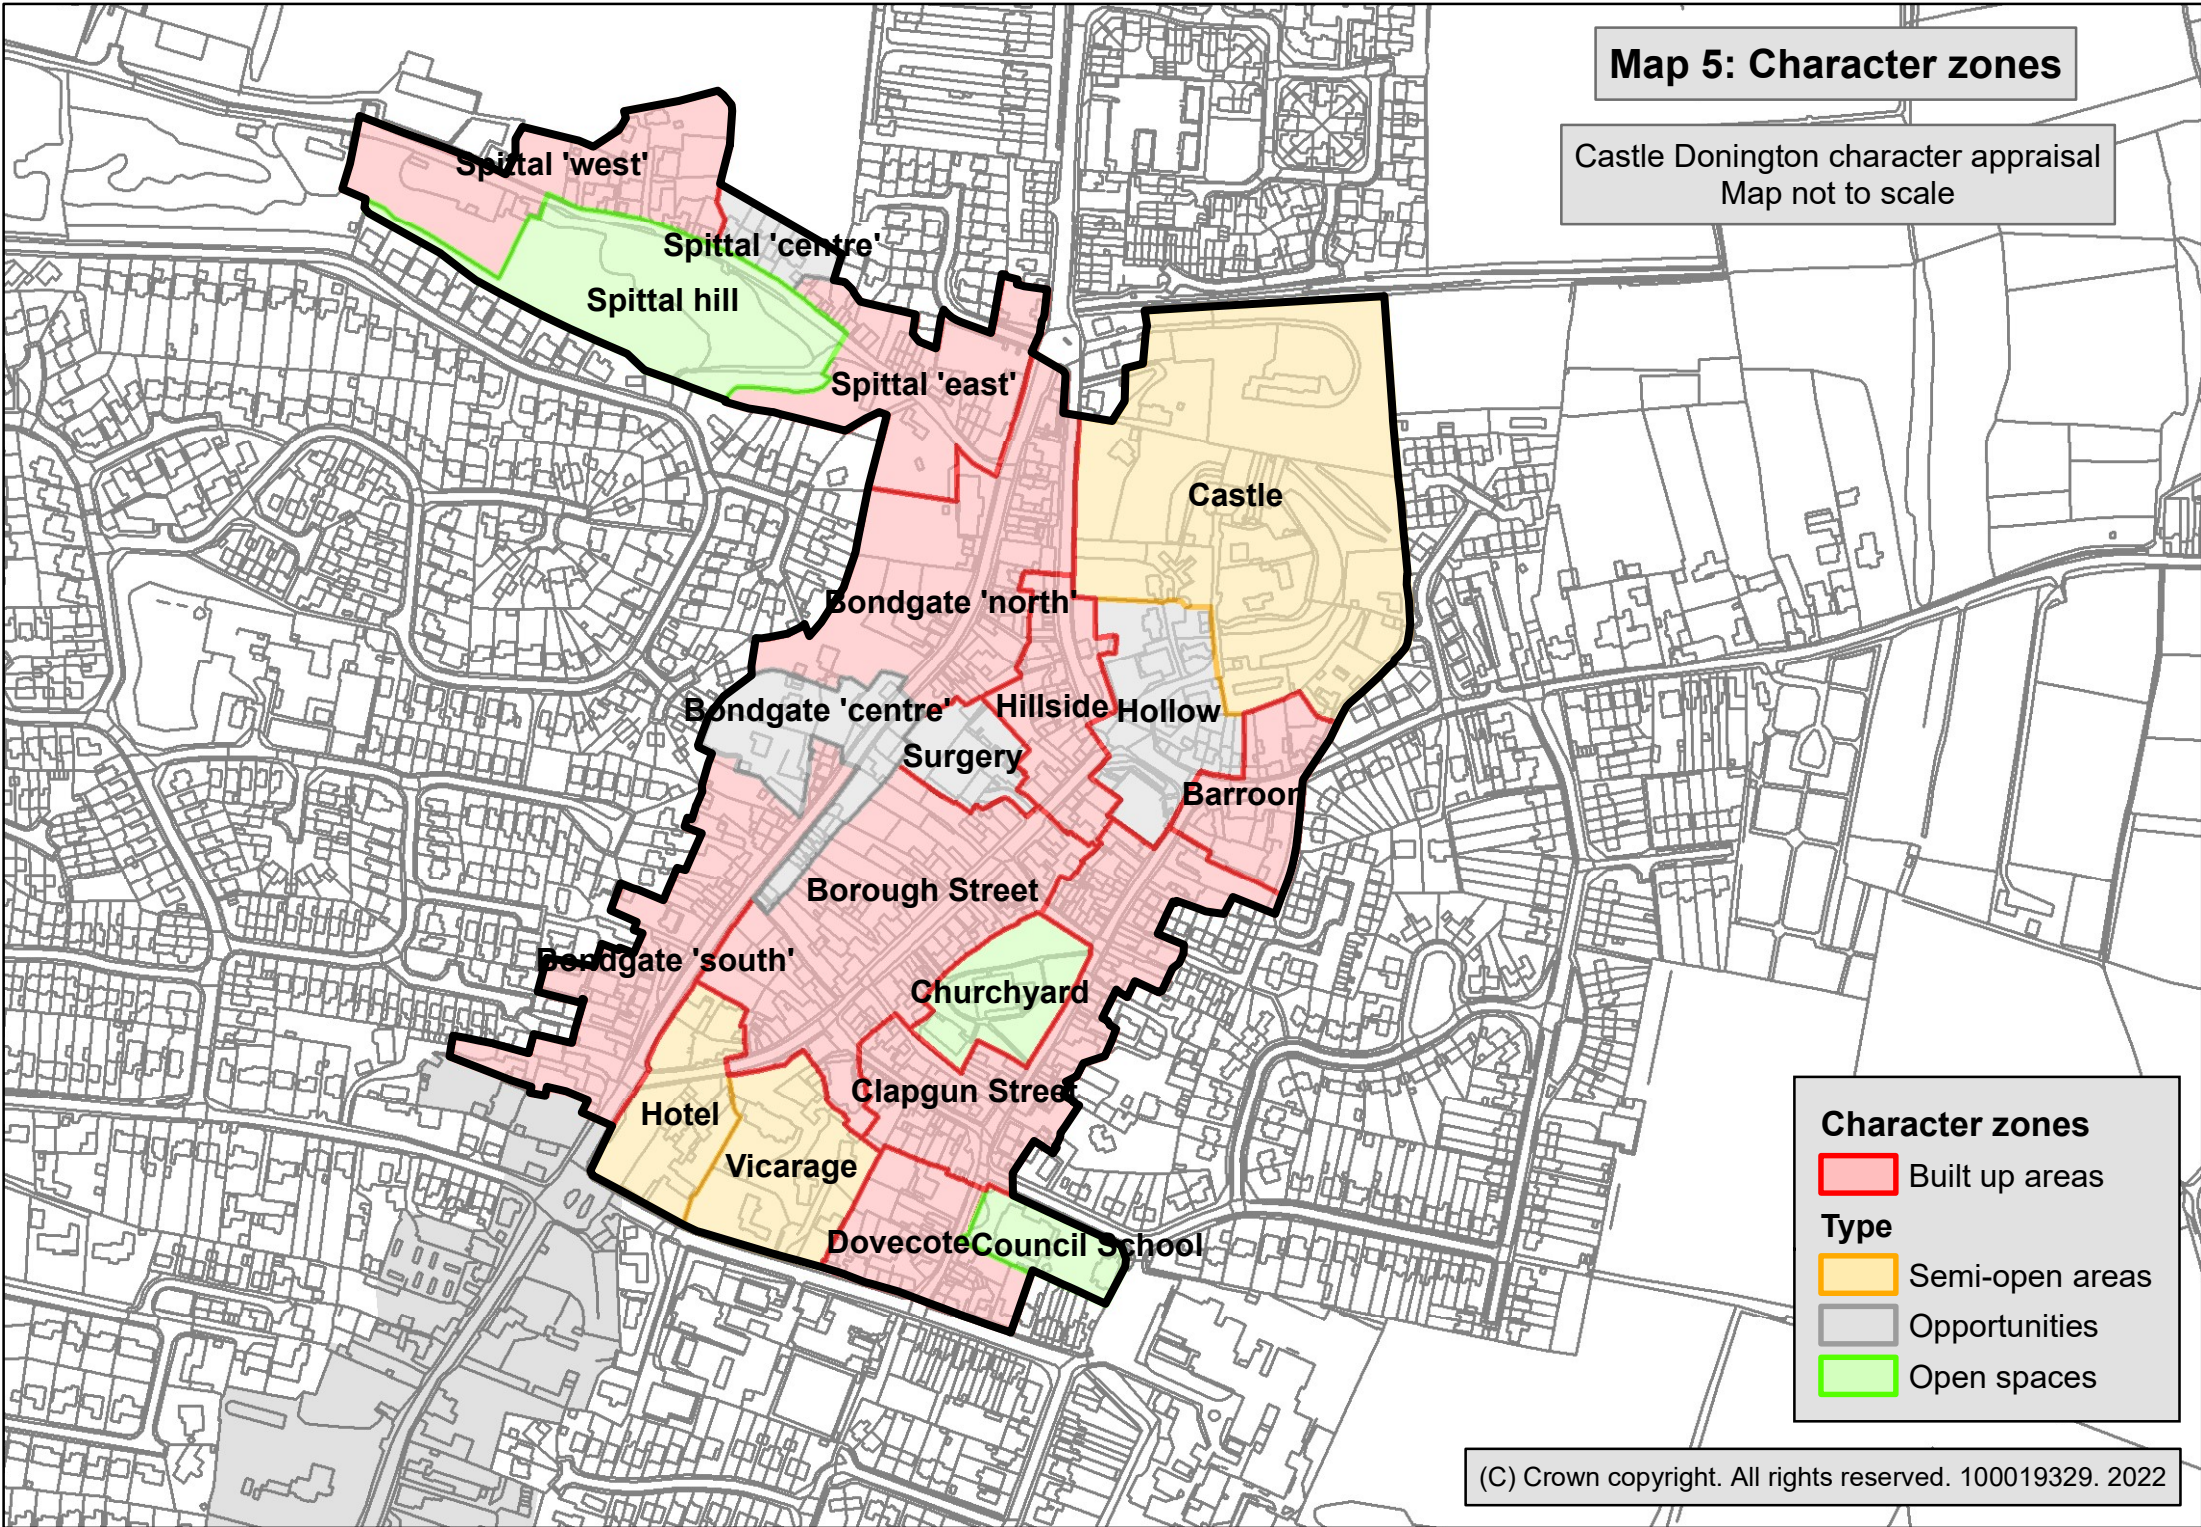

Map 2: Development since c1880

Castle Donington character appraisal
Map not to scale

Age of buildings

Age

- Late Victorian
- Selected modern

Development since c1880

Epoch

- Before c1880
- Late Victorian
- Modern

Map 3: Archaeological alert areas

Castle Donington character appraisal
Map not to scale

Map 4: Boundary review

Castle Donington character appraisal
Map not to scale

Boundary review
Add or remove

- Add
- Remove

Map 5: Character zones

Castle Donington character appraisal
Map not to scale

Character zones

- Built up areas
- Type**
- Semi-open areas
- Opportunities
- Open spaces