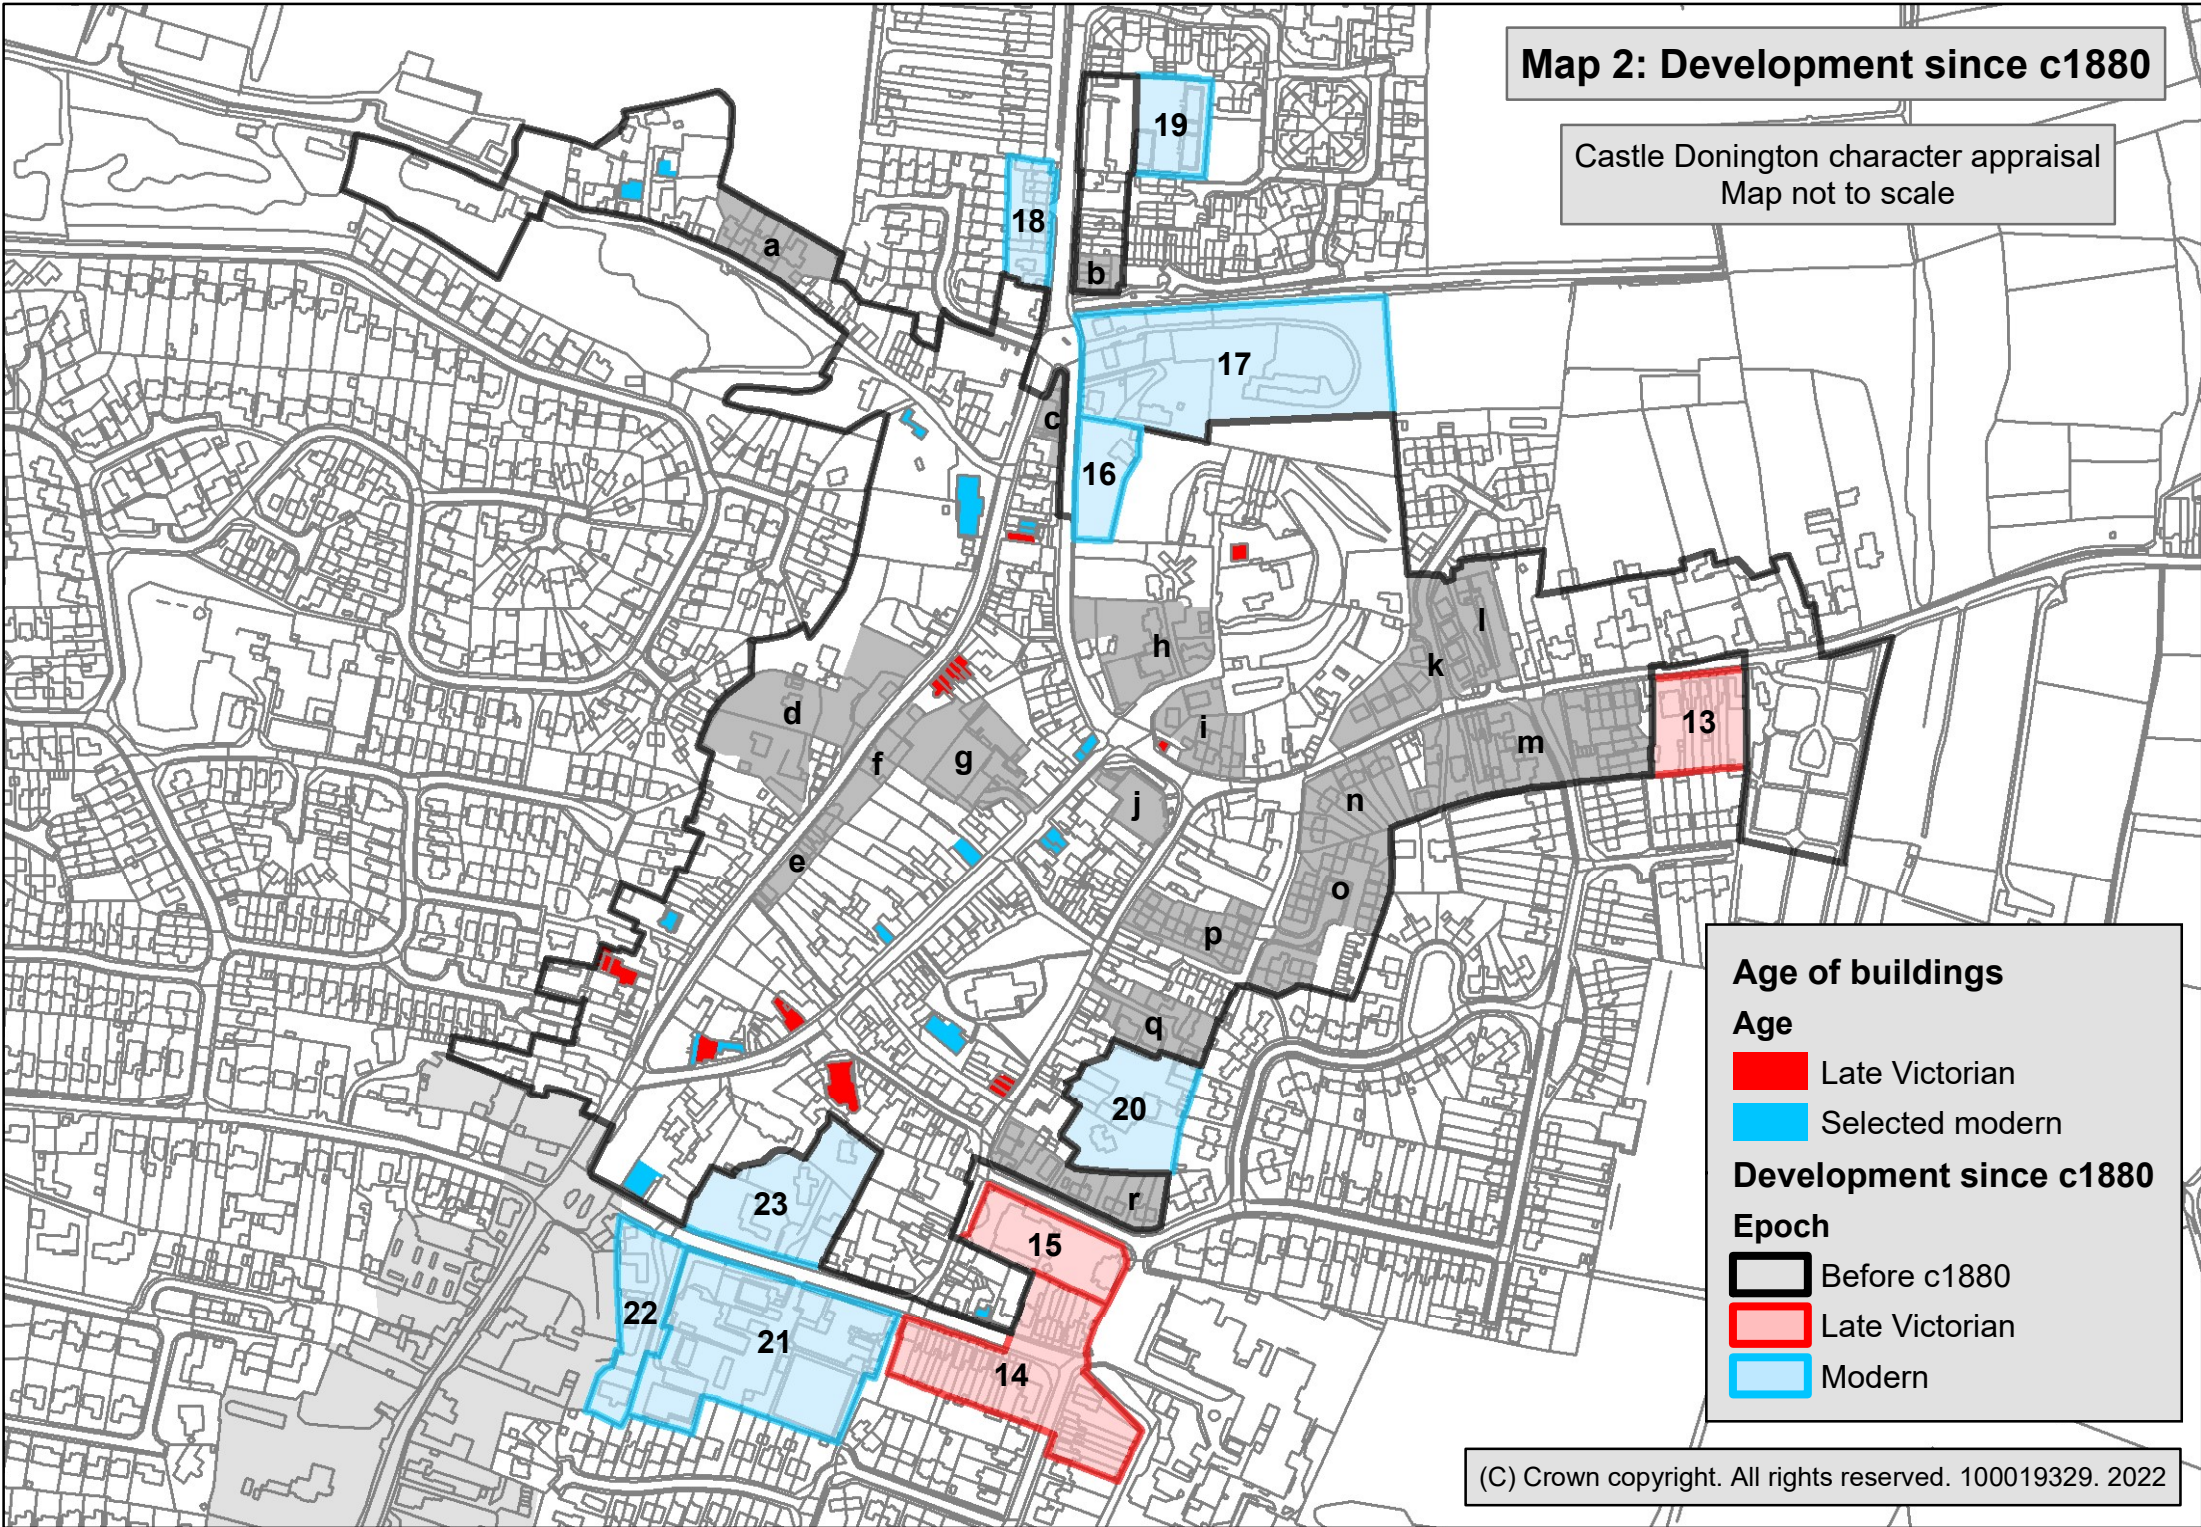

Map 1: Development before c1880

Castle Donington character appraisal
Map not to scale

Development before c1880

Epoch

- By c1780
- Georgian
- Early Victorian

Built before c1700

Material

- Stone
- Timber

Map 2: Development since c1880

Castle Donington character appraisal
Map not to scale

Age of buildings

Age

- Late Victorian
- Selected modern

Development since c1880

Epoch

- Before c1880
- Late Victorian
- Modern

Map 3: Archaeological alert areas

Castle Donington character appraisal
Map not to scale

Map 4: Boundary review

Castle Donington character appraisal
Map not to scale

Boundary review
Add or remove

- Add
- Remove

Map 5: Character zones

Castle Donington character appraisal
Map not to scale

Character zones

- Built up areas
- Type**
- Semi-open areas
- Opportunities
- Open spaces