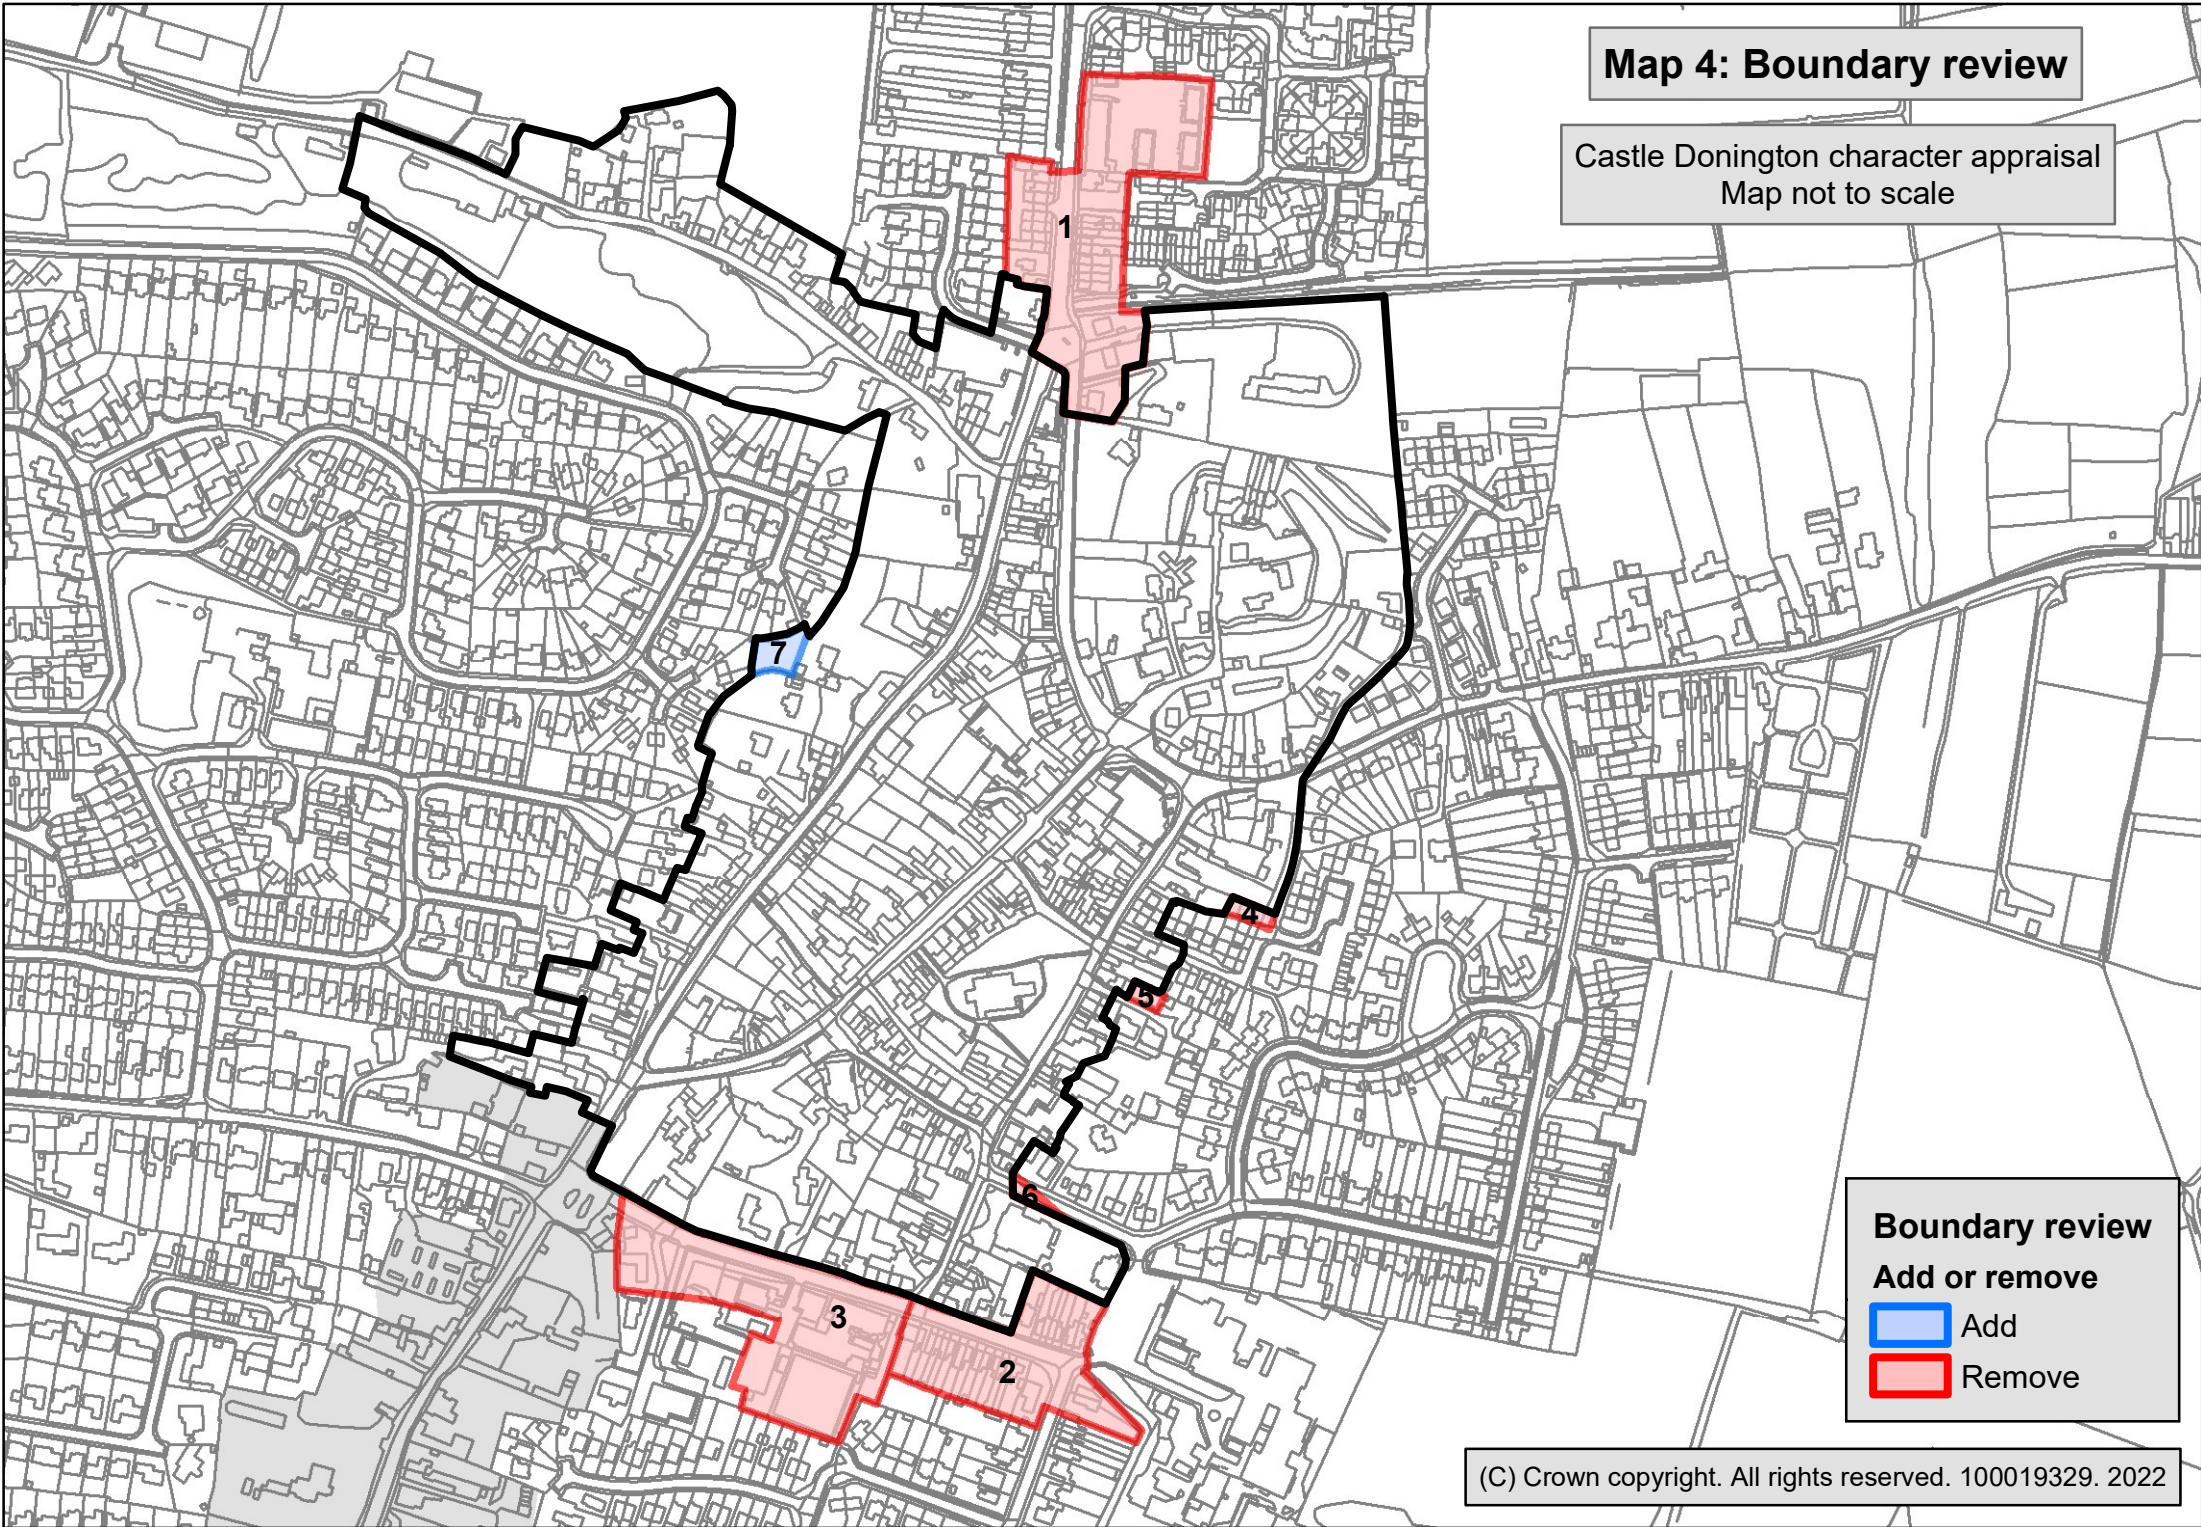

Map 1: Development before c1880

Castle Donington character appraisal
Map not to scale

Development before c1880

Epoch

- By c1780
- Georgian
- Early Victorian

Built before c1700

Material

- Stone
- Timber

Map 2: Development since c1880

Castle Donington character appraisal
Map not to scale

Age of buildings

Age

- Late Victorian
- Selected modern

Development since c1880

Epoch

- Before c1880
- Late Victorian
- Modern

Map 3: Archaeological alert areas

Castle Donington character appraisal
Map not to scale

Map 4: Boundary review

Castle Donington character appraisal
Map not to scale

Boundary review
Add or remove

- Add
- Remove

Map 5: Character zones

Castle Donington character appraisal
Map not to scale

Character zones

- Built up areas
- Type**
- Semi-open areas
- Opportunities
- Open spaces