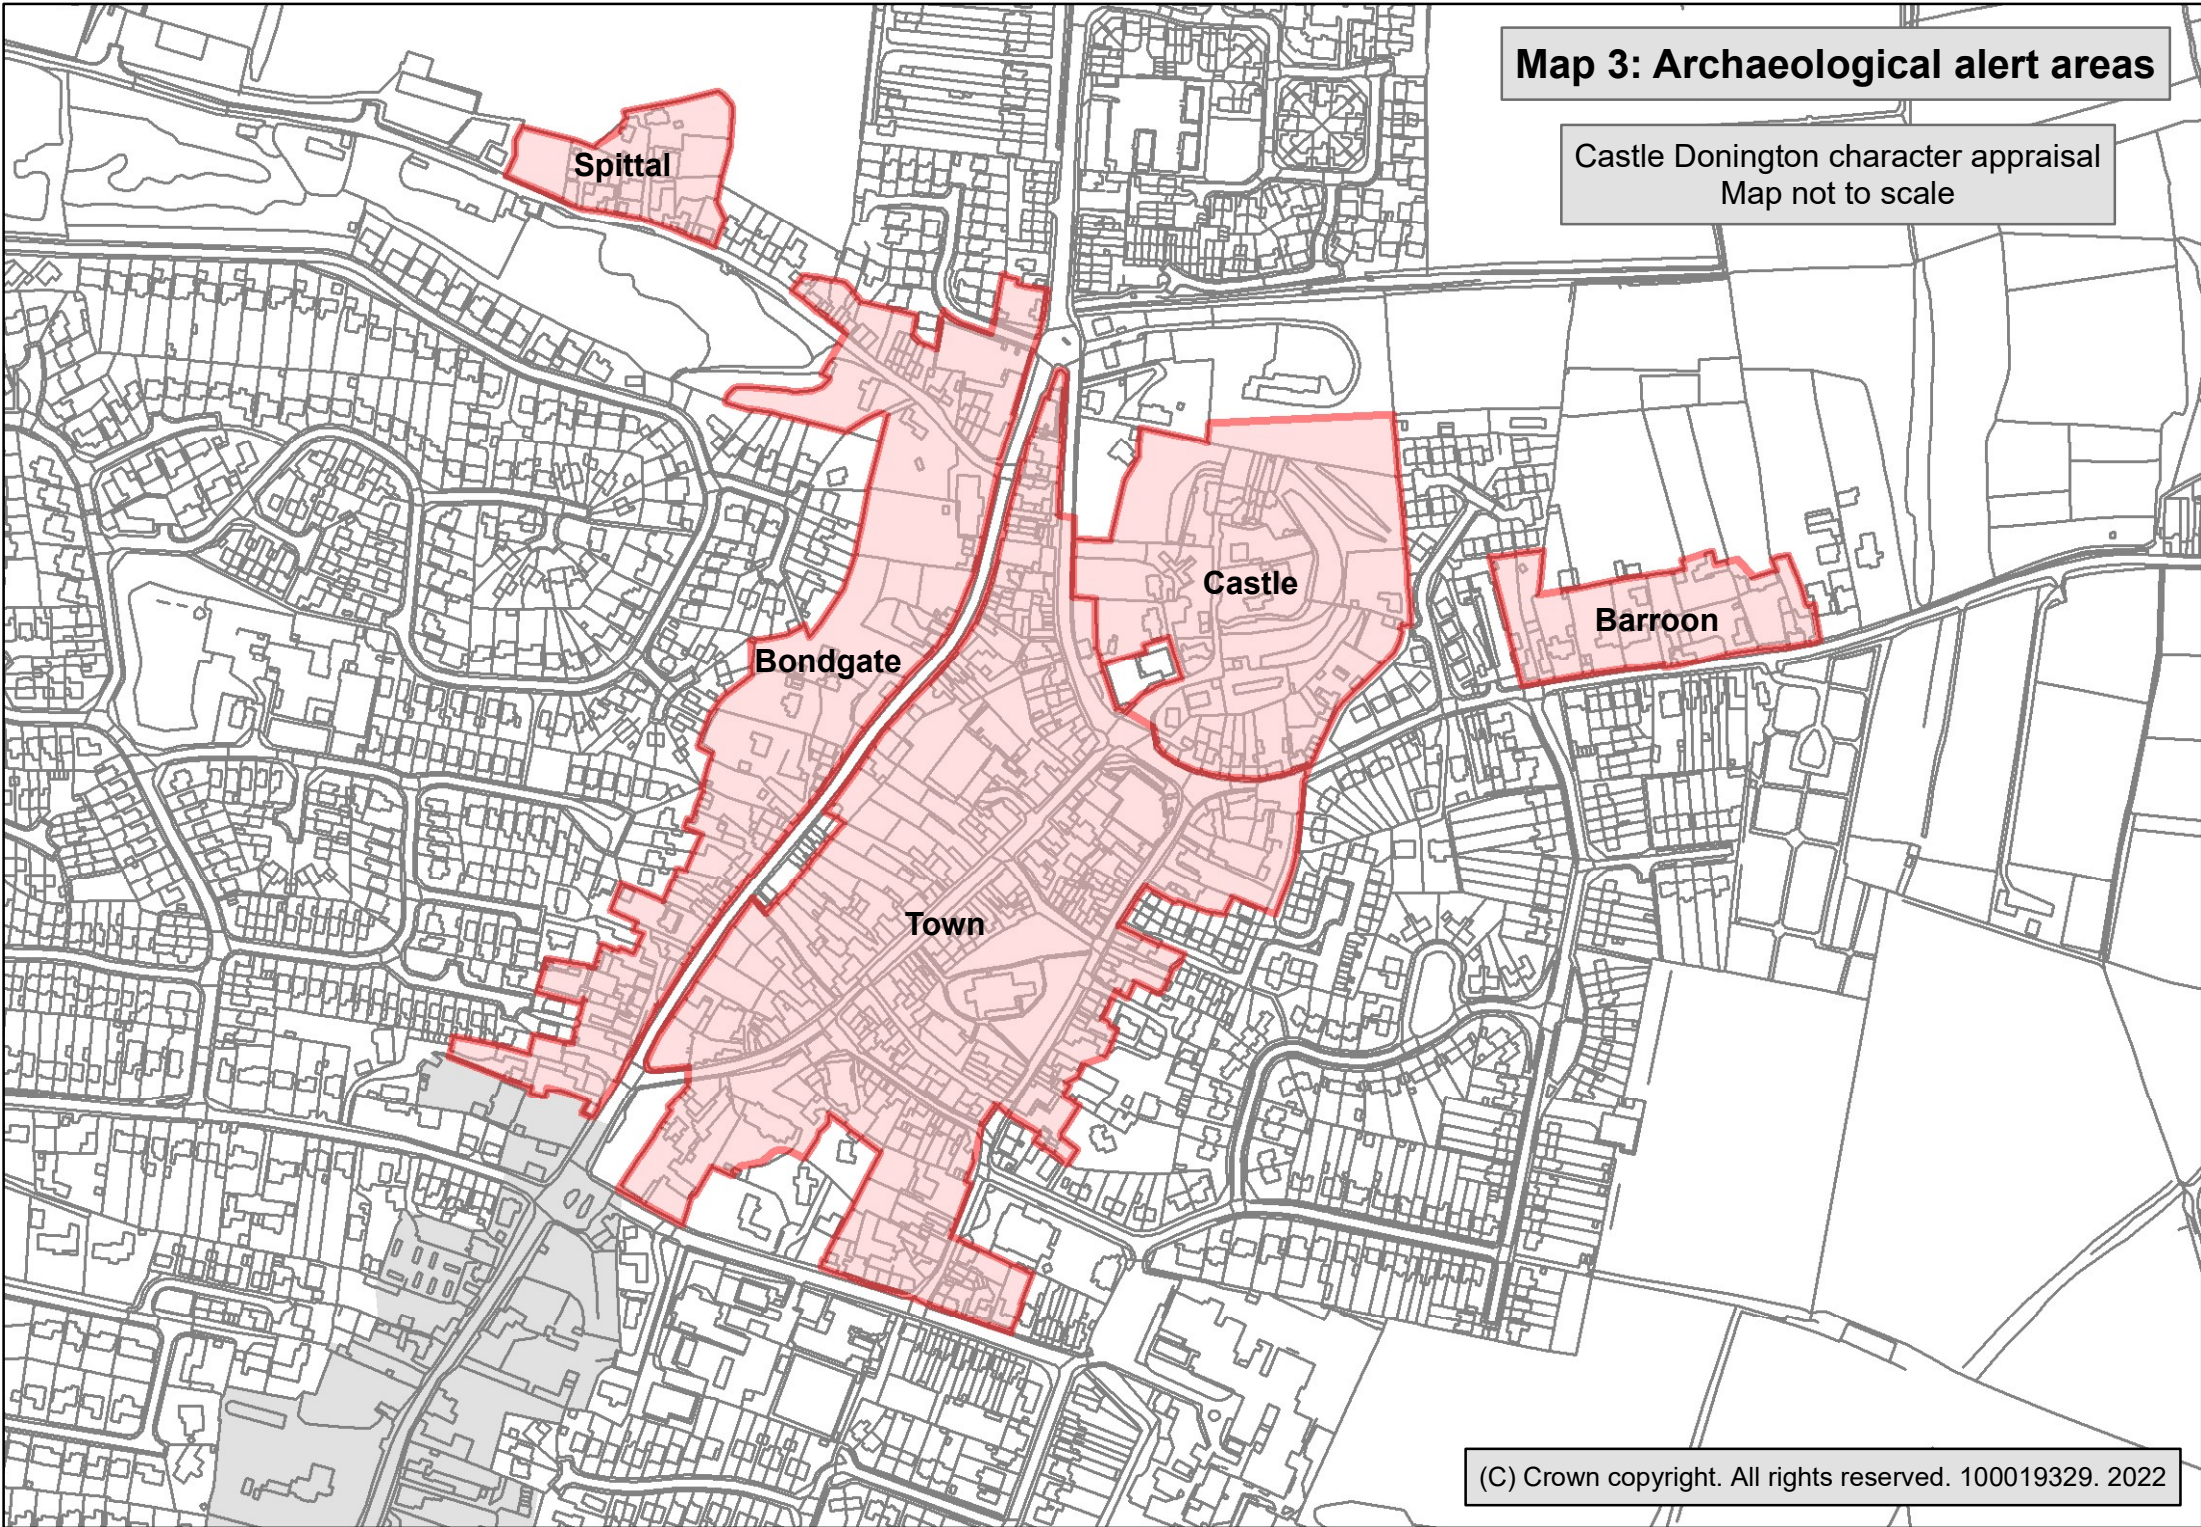

Map 1: Development before c1880

Castle Donington character appraisal
Map not to scale

Development before c1880

Epoch

- By c1780
- Georgian
- Early Victorian

Built before c1700

Material

- Stone
- Timber

Map 2: Development since c1880

Castle Donington character appraisal
Map not to scale

Age of buildings

Age

- Late Victorian
- Selected modern

Development since c1880

Epoch

- Before c1880
- Late Victorian
- Modern

Map 3: Archaeological alert areas

Castle Donington character appraisal
Map not to scale

Map 4: Boundary review

Castle Donington character appraisal
Map not to scale

Boundary review
Add or remove

- Add
- Remove

Map 5: Character zones

Castle Donington character appraisal
Map not to scale

Character zones

- Built up areas
- Type**
- Semi-open areas
- Opportunities
- Open spaces