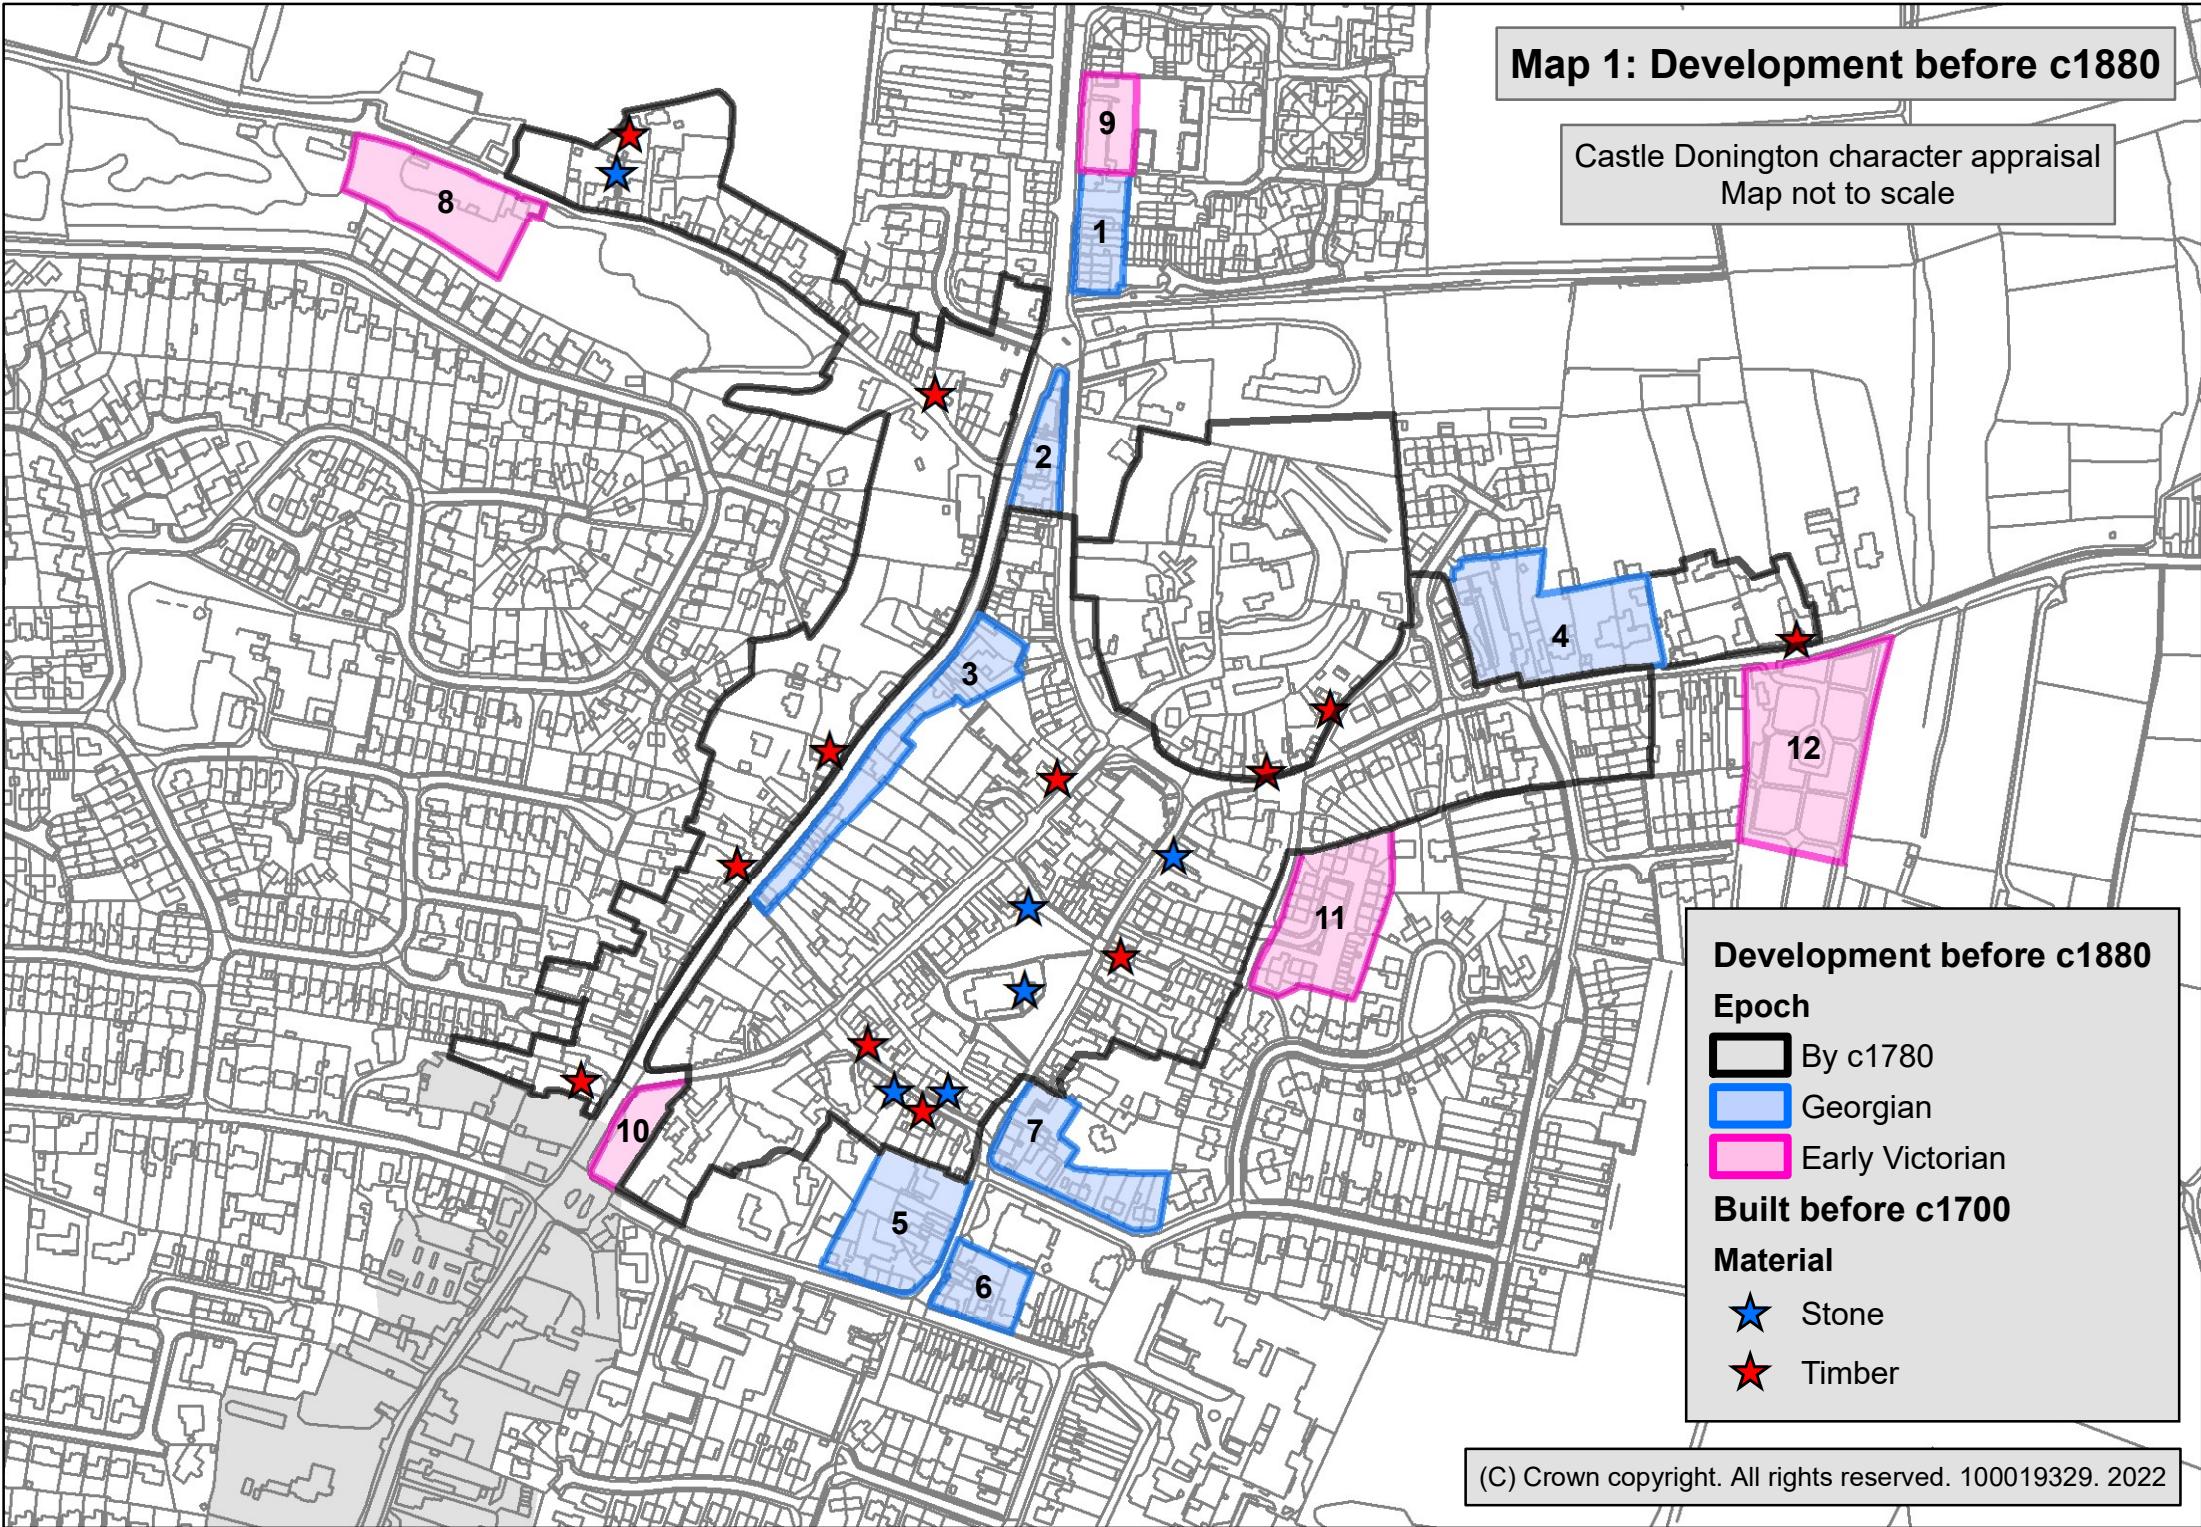

Map 1: Development before c1880

Castle Donington character appraisal
Map not to scale

Development before c1880

Epoch

- By c1780
- Georgian
- Early Victorian

Built before c1700

Material

- Stone
- Timber

Map 2: Development since c1880

Castle Donington character appraisal
Map not to scale

Age of buildings

Age

- Late Victorian
- Selected modern

Development since c1880

Epoch

- Before c1880
- Late Victorian
- Modern

Map 3: Archaeological alert areas

Castle Donington character appraisal
Map not to scale

Map 4: Boundary review

Castle Donington character appraisal
Map not to scale

Boundary review
Add or remove

- Add
- Remove

Map 5: Character zones

Castle Donington character appraisal
Map not to scale

Character zones

- Built up areas
- Type**
- Semi-open areas
- Opportunities
- Open spaces